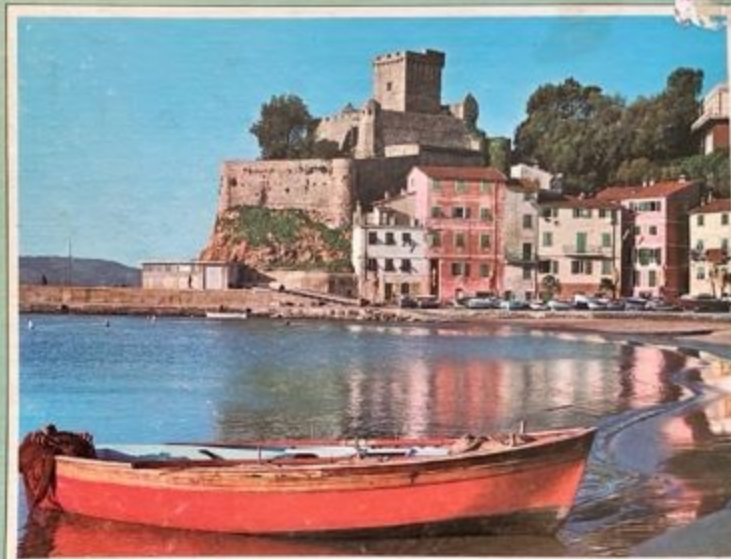

ANOTHER
MB
KEY
TO FUN
and learning

FOR
AGES
12 TO
ADULT

MILTON
BRADLEY
COMPANY
SPRINGFIELD
MASSACHUSETTS
4962
MADE IN USA

BIG BEN

INTERLOCKING
JIGSAW PUZZLE
26" X 20"

8 Village By The Lake